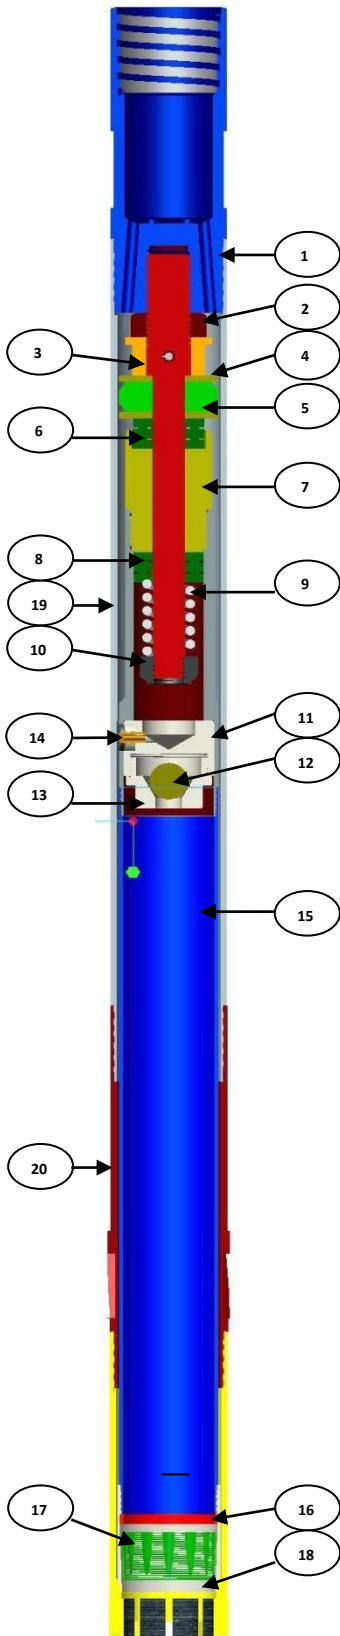

**LTK60 CORE BARREL**

	ITEM DESCRIPTION	PART NUMBERS
1-20	LTK60 CORE BARREL 3.0m / 10 ft	49-00-100
1-20	LTK60 CORE BARREL 1.5m / 5 ft	49-00-110
1	HEAD	49-02-001
2	LOCK NUT	14-03-008
3	SPINDLE ASSEMBLY	49-03-003
4	VALVE ADJUSTING WASHER, 2 NOS.	49-03-004
5	SHUT OFF VALVE	49-03-005
6	BALL THRUST BEARING	49-03-001
7	BEARING SPINDLE	14-03-014
8	HANGER BEARING	14-03-012
9	COMPRESSION SPRING	14-03-016
10	SELF LOCK NUT	14-03-017
11	INNER TUBE CAP ASSEMBLY	49-03-009
12	STEEL BALL, 3/4"	16-03-014
13	CHECK VALVE BODY	49-03-004
14	GREASE FITTING	16-03-024
15	INNER TUBE 3.0m / 10ft	49-03-010
15	INNER TUBE 1.5m / 5 ft	49-03-011
16	RINGSTOP	49-03-012
17	CORE LIFTER	49-03-013
18	CORE LIFTER CASE	49-03-014
19	OUTER TUBE 1.5m / 5 ft	49-02-002
19	OUTER TUBE 3.0m / 10 ft	49-02-003
20	THREAD PROTECTOR	49-02-004